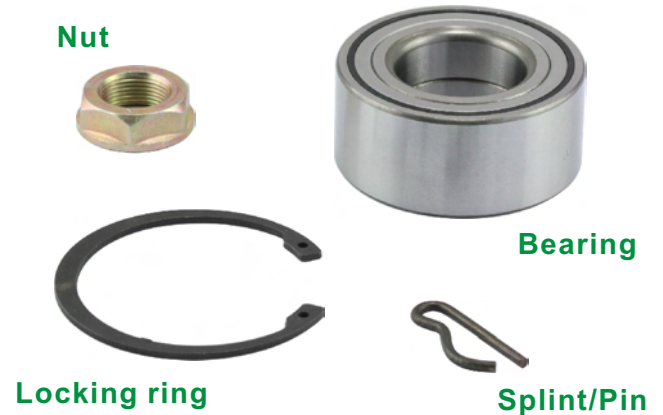

Wheel Bearing Kit (VKBA 915)

Cross-reference	
SKF	VKBA 915
SNR	R166.13
FAG	713 6401 80
DELPHI	WBK491
OE No.	8671 006 224
Other No.	3307.56

CITROEN

Series	Types	Year	Wheel
BX	BX, 4X4 BX	1984~1994	Front/Rear
XANTIA	XANTIA	1993~2004	Front
XSARA	1.4 HDi, 1.4i, 1.5D, 1.6 16V, 1.6i, 1.8D, 1.8i, 1.8i 16V, 1.8iAut, 1.8 TD, 1.9D, 2.0 16v	1997~2004	Front
ZX	1.1, 1.4, 1.4i, 1.6i, 1.8D, 1.8i, 1.8i 16V, 1.9D, 1.9i, 1.9 TD, 2.0i, 2.0i 16V,	1991~1998	Front

PEUGEOT

Series	Types	Year	Wheel
205	1.6, 1.6Aut, 1.6 CJ, 1.6 CTI, 1.6 GTI, 1.7 TD, 1.9 CTI, 1.9 Diesel, 1.9 GTI,	1983~2004	Front
206	1.6 16V, 1.6 HDiFAP 110, 2.0 16V, 2.0 HDi, 2.0 HDI 90, 2.0 RC, 2.0S16	1999~2004	Front
305	305	1984~1990	Front
306	306 N3, 306N5	1993~2004	Front
309	1.4, 1.5, 1.6, 1.8 Diesel, 1.8TD, 1.9, 1.9D, 1.9 Diesel, 1.9 GTI, 1.9 GTI 16V	1985~1993	Front
405, 406	405; 4X4: 405	1987~2004	Front
PARTNER	PARTNER	1996~2004	Front

* More information, please contact us at: info@kml-bearing.com