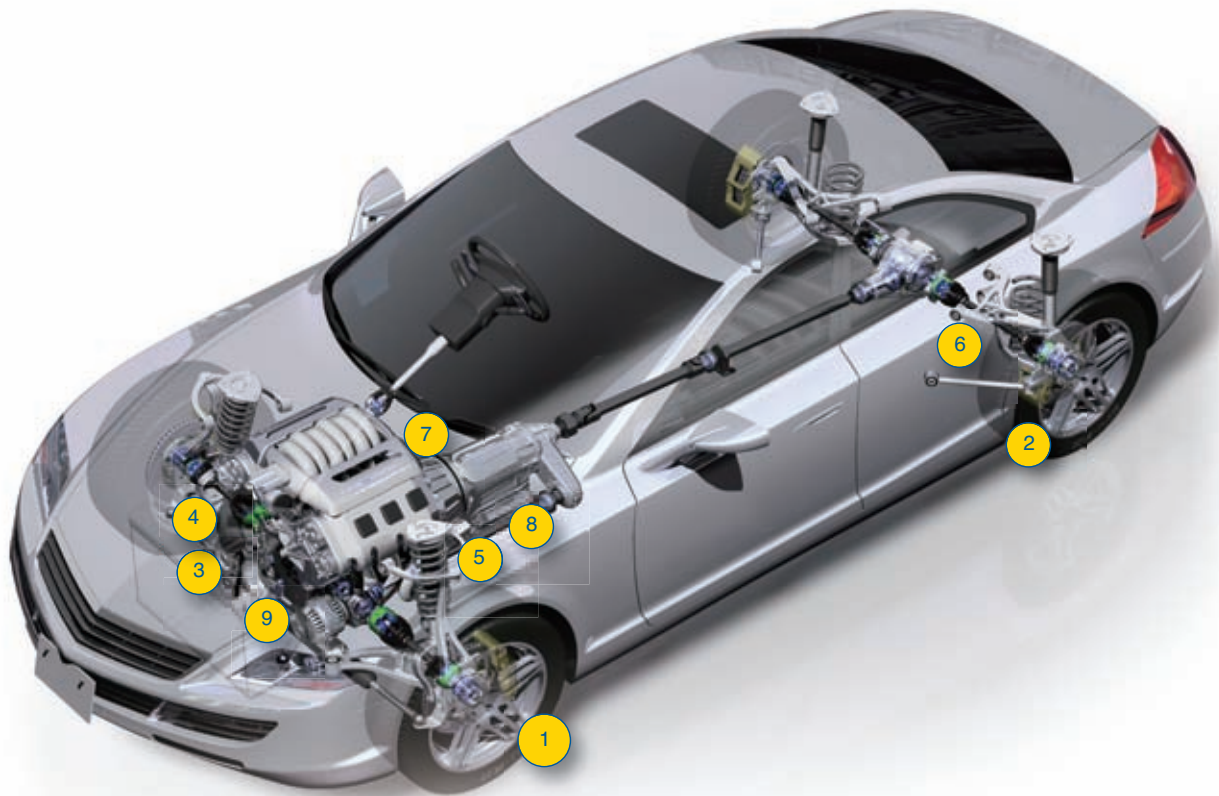

2010

Suspension / Suspension
Aufhängung / Sospensione
Suspensión / Suspensão
ПОДВЕСКА

NTN-SNR, Original parts guaranteed !

We are trusted by these car manufacturers all over the world :

ALFA ROMEO, ASTON MARTIN, AUDI, BMW, CHRYSLER, CITROEN, DACIA, DAIHATSU, DAIMLER, FIAT, FORD, HONDA, HYUNDAI, JAGUAR, KIA, LANCIA, LAND ROVER, LOTUS, MAZDA, MERCEDES, MINI, MITSUBISHI, NISSAN, OPEL, PEUGEOT, PORSCHE, RENAULT, SAMSUNG, SEAT, SKODA, SMART, SSANGYONG, SUBARU, SUZUKI, TOYOTA, VOLKSWAGEN, VOLVO ...